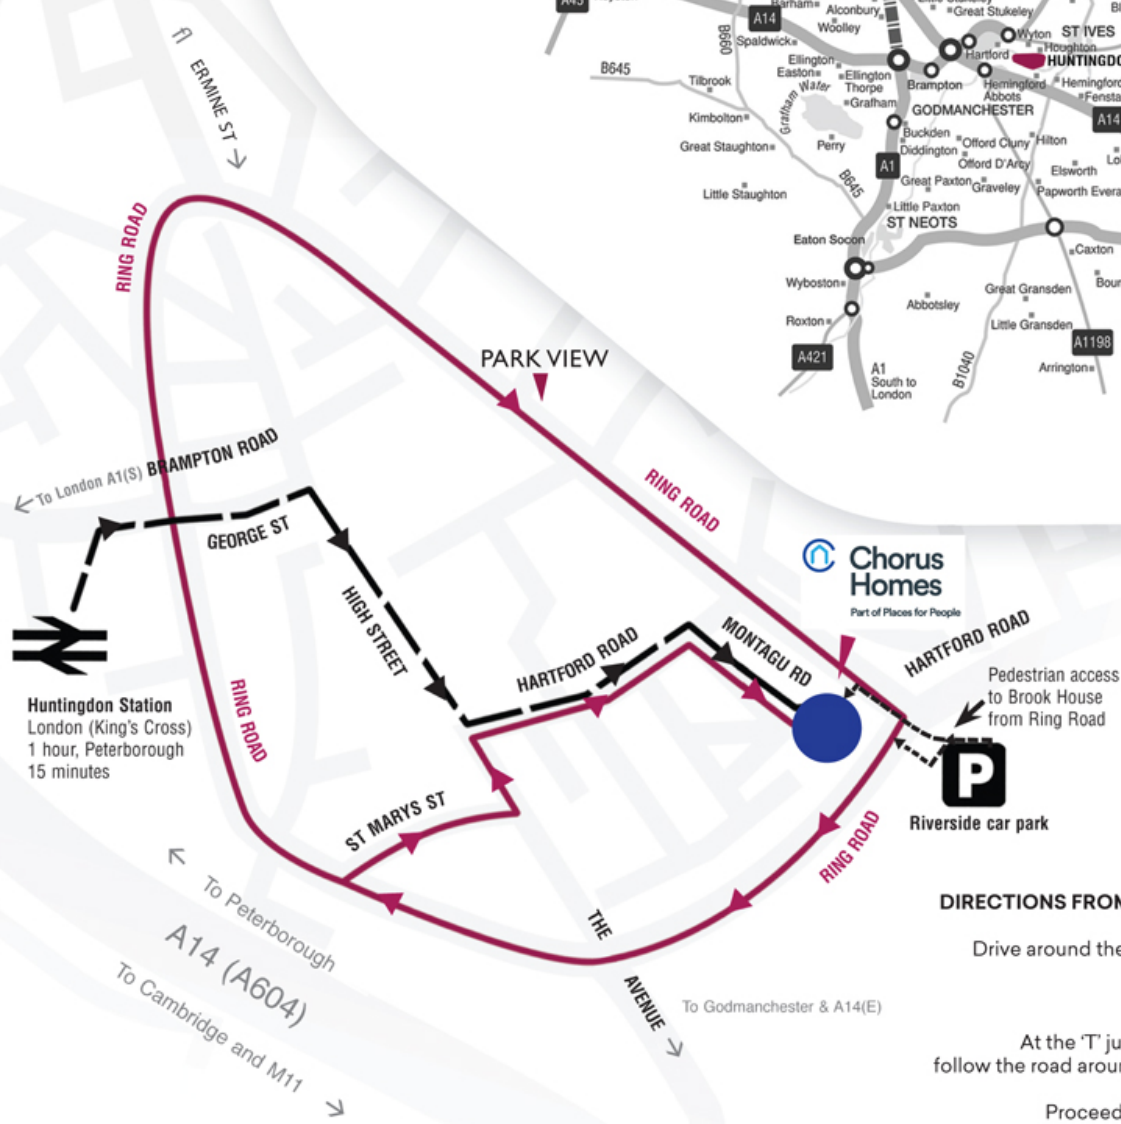

Website: [www.chorushomesgroup.co.uk](http://www.chorushomesgroup.co.uk)

**Chorus Homes**  
 Part of Places for People

Huntingdon Station  
 London (King's Cross)  
 1 hour, Peterborough  
 15 minutes

Pedestrian access to Brook House from Ring Road  
**P**  
 Riverside car park

**DIRECTIONS FROM THE RING ROAD TO BROOK HOUSE**

Drive around the main Huntingdon Ring Road (one way).

Turn right into St Mary's Street.

At the 'T' junction turn left into The High Street and follow the road around into Hartford Road (sharp right bend).

Proceed down Hartford Road to the Fire Station.

Immediately before Fire Station turn right in Montagu Road.

The entrance to Brook House is at the end on the left denoted by a barrier entrance.

Unless otherwise agreed, visitors are asked to kindly park in the Riverside Car Park situated on the Ring Road as spaces are restricted at Brook House.

- Vehicular access from Ring Road
- Pedestrian route from Station
- Pedestrian access from Riverside Car Park